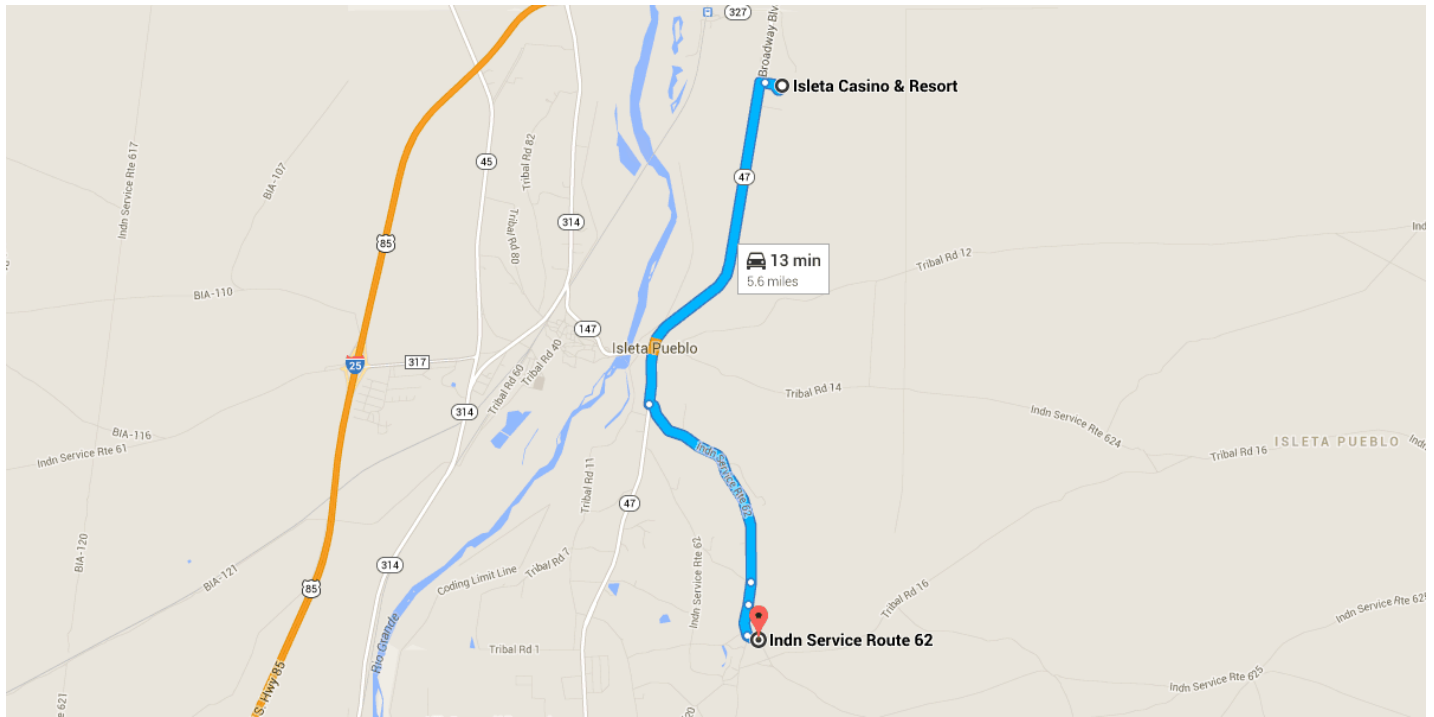

Drive 5.6 miles, 13 min

Directions from Isleta Casino & Resort to Indn Service Route 62

○ Isleta Casino & Resort

11000 Broadway Boulevard Southeast, Albuquerque, NM 87105

- ↑ 1. Head south 0.2 mi

- ↩ 2. Turn left onto NM-47 S 3.0 mi

- ↩ 3. Turn left onto Indn Service Rte 62/Tribal Rd 10 1.9 mi

- ↑ 4. Continue onto Tribal Rd 8 0.2 mi

- ↑ 5. Continue onto Indn Service Rte 62/Tribal Rd 10 0.3 mi

- ↩ 6. Turn left 0.1 mi
📘 Destination will be on the left

○ Indn Service Route 62

Bosque Farms, NM 87068

4/7/2015

Isleta Casino & Resort to Indn Service Route 62, Bosque Farms, NM 87068 - Google Maps

These directions are for planning purposes only. You may find that construction projects, traffic, weather, or other events may cause conditions to differ from the map results, and you should plan your route accordingly. You must obey all signs or notices regarding your route.

Imagery ©2015 Google, Map data ©2015 Google